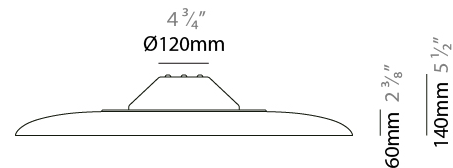

SONORA SURFACE

D112060- -

base number   Color   Finish
Temperature   Options

1. To build a product code in our configurator select the specify button on the base model # product page
2. To build a manual product code on this datasheet choose from the options listed below in blue font and add the suffix to the base model #

GENERAL

Series: Sonora
Partner: Ole
Division: Design
Installation: Surface
Product Type: Acoustic
Mounting Location: Ceiling
Light Distribution: Direct

PHYSICAL

Shape: Disc
Diameter (mm): 820
Diameter (in): 32 1/4
Height (mm): 140
Height (in): 5 1/2
Fixture Finish: MBK
Holder Finish: MBK
Acoustic Finish: MGR / BEI / TER
Fixture Material: Acoustic / Aluminum
Primary Material: Acoustic

ELECTRICAL

Lamp Type: LED
Input Wattage (W): 20
Dimming: Non-Dimming / Phase Dimming (120vac Only)
Driver Included: No
Driver Location: Remote
Driver Type: Constant Current - Universal
Driver Class: Class 2
Input Voltage (V): 120
Constant Current (MA): 700mA
Upon Request: 0-10V Dimming / Casambi

LED

Color Temperature (°K): 3000 / 4000
Max. Delivered Lumen (lm): 1413 / 1478
CRI: >82 CRI
Lamp Life (hrs): 50000

OPTICAL

RATINGS AND CERTIFICATIONS

Certified By: Certified for North American Standards
IP rating: IP20

PROJECT
TYPE
SPECIFIER
QUANTITY
DATE